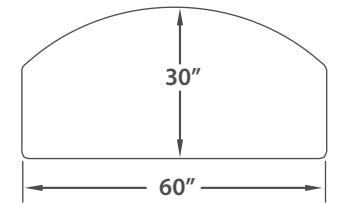

BETA TABLE

(2 Beta Tables shown)

* Beta Tables can also be combined with Alpha tables (above) and single sided radius Palette shelving units.

Product #	Description	Height	Width	Depth
PT-BETA-AH4C	Beta Table - Adj. Height - 4 casters	21-29"	31"	26"
PT-BETA-AH2C	Beta Table - Adj. Height - 2 casters	21-29"	31"	26"
PT-BETA-AH0C	Beta Table - Adj. Height - 0 casters	21-29"	31"	26"

COMET TABLE

(2 Comet Tables shown)

* Comet Tables can also be combined with single sided radius Palette shelving units.

Product #	Description	Height	Width	Depth
PT-COM-AH4C	Comet Table - Adj. Height - 4 casters	21-29"	48"	36"
PT-COM-AH2C	Comet Table - Adj. Height - 2 casters	21-29"	48"	36"
PT-COM-AH0C	Comet Table - Adj. Height - 0 casters	21-29"	48"	36"

CLOUD TABLE

(2 Cloud Tables shown)

Product #	Description	Height	Width	Depth
PT-CLD-AH5C	Cloud Table - Adj. Height - 5 casters	21-29"	65"	45"
PT-CLD-AH2C	Cloud Table - Adj. Height - 2 casters	21-29"	65"	45"
PT-CLD-AH0C	Cloud Table - Adj. Height - 0 casters	21-29"	65"	45"

FOCUS TABLE

(2 Focus Tables shown)

* Focus Tables can be combined with single sided radius Palette shelving units, Alpha Tables, and Comet Tables.

Product #	Description	Height	Width	Depth
PT-FOC-AH5C	Focus Table - Adj. Height - 5 casters	21-29"	60"	30"
PT-FOC-AH2C	Focus Table - Adj. Height - 2 casters	21-29"	60"	30"
PT-FOC-AH0C	Focus Table - Adj. Height - 0 casters	21-29"	60"	30"