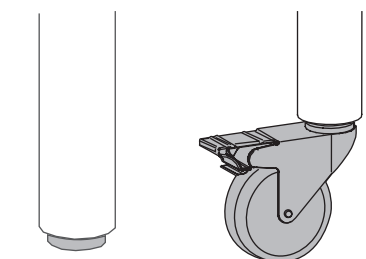

04 Casters or Levelers

When choosing legs for your table, consider the benefits of caster legs (mobility) and adjustable leveler legs (stability on uneven surfaces). Combining both types can offer a balance between functionality and the convenience of easily being able to rearrange your space.