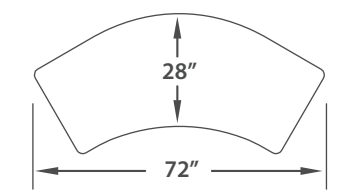

ELEMENT TABLE

(2 Element Tables shown)

* Element Tables can be used as end caps with certain Wave Table configurations (shown below).

Product #	Description	Height	Width	Depth
PT-ELE-AH3C	Element Table - Adj. Height - 3 casters	21-29"	48"	30"
PT-ELE-AH2C	Element Table - Adj. Height - 2 casters	21-29"	48"	30"
PT-ELE-AH0C	Element Table - Adj. Height - 0 casters	21-29"	48"	30"

CORE TABLE

(2 Core Tables shown)

Product #	Description	Height	Width	Depth
PT-COR-AH6C	Core Table - Adj. Height - 6 casters	21-29"	53"	48"
PT-COR-AH2C	Core Table - Adj. Height - 2 casters	21-29"	53"	48"
PT-COR-AH0C	Core Table - Adj. Height - 0 casters	21-29"	53"	48"

WAVE TABLE

(3 Wave Tables shown)

* Wave Tables can be combined with Element Tables (shown above).

Product #	Description	Height	Width	Depth
PT-WAV-AH5C	Wave Table - Adj. Height - 5 casters	21-29"	72"	28"
PT-WAV-AH2C	Wave Table - Adj. Height - 2 casters	21-29"	72"	28"
PT-WAV-AH0C	Wave Table - Adj. Height - 0 casters	21-29"	72"	28"