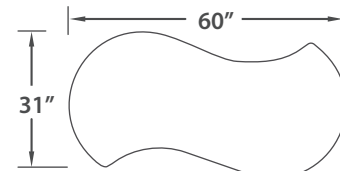

COMET TABLE

(2 Comet Tables shown)

* Comet Tables can also be combined with single sided radius Palette shelving units.

Product #	Description	Height	Width	Depth
PT-COM-AH4C	Comet Table - Adj. Height - 4 casters	21-29"	48"	36"
PT-COM-AH2C	Comet Table - Adj. Height - 2 casters	21-29"	48"	36"
PT-COM-AH0C	Comet Table - Adj. Height - 0 casters	21-29"	48"	36"

CLOUD TABLE

(2 Cloud Tables shown)

Product #	Description	Height	Width	Depth
PT-CLD-AH5C	Cloud Table - Adj. Height - 5 casters	21-29"	65"	45"
PT-CLD-AH2C	Cloud Table - Adj. Height - 2 casters	21-29"	65"	45"
PT-CLD-AH0C	Cloud Table - Adj. Height - 0 casters	21-29"	65"	45"

FOCUS TABLE

(2 Focus Tables shown)

* Focus Tables can be combined with single sided radius Palette shelving units, Alpha Tables, and Comet Tables.

Product #	Description	Height	Width	Depth
PT-FOC-AH5C	Focus Table - Adj. Height - 5 casters	21-29"	60"	30"
PT-FOC-AH2C	Focus Table - Adj. Height - 2 casters	21-29"	60"	30"
PT-FOC-AH0C	Focus Table - Adj. Height - 0 casters	21-29"	60"	30"

FLARE TABLE

(2 Flare Tables shown)

Product #	Description	Height	Width	Depth
PT-FLR-AH4C	Flare Table - Adj. Height - 4 casters	21-29"	60"	31"
PT-FLR-AH2C	Flare Table - Adj. Height - 2 casters	21-29"	60"	31"
PT-FLR-AH0C	Flare Table - Adj. Height - 0 casters	21-29"	60"	31"