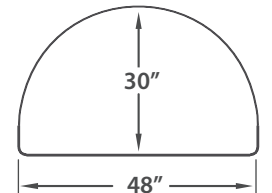

Product #	Description	Height	Width	Depth
PT-ELE-AH3C	Element Table - Adj. Height - 3 casters	21-29"	48"	30"
PT-ELE-AH2C	Element Table - Adj. Height - 2 casters	21-29"	48"	30"
PT-ELE-AH0C	Element Table - Adj. Height - 0 casters	21-29"	48"	30"