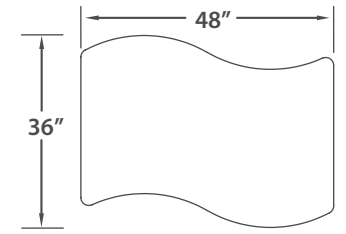

Specifications

- 1 Table top cores are 1" thick particleboard with a horizontal grade high pressure laminate top surface and a balancing backer sheet to finish.
- 2 All edges are 3mm PVC edge band with machine application (Not hand applied). PVC is eased to a 1/8" radius to remove sharp edges.
- 3 Metal legs are 2" in diameter with a durable powder coat finish. Table heights are adjustable in 2" increments from 21"H to 29"H.
- 4 Leg levelers, adjustable by 1-1/4".
- 5 3" diameter swivel and locking contemporary caster.
- 6 Dry erase marker board laminate tops are an optional add-on for the engage tables.
- 7 All legs are attached to the bottom side of the work surface with bolts that pass through the leg plate and into threaded metal inserts in the work surface core (No screw attachment). This allows for a very strong metal to metal hardware connection.

COSMO TABLE

(2 Cosmo Tables shown)

Product #	Description	Height	Width	Depth
PT-COS-AH5C	Cosmo Table - Adj. Height - 5 casters	21-29"	55"	55"
PT-COS-AH2C	Cosmo Table - Adj. Height - 2 casters	21-29"	55"	55"
PT-COS-AH0C	Cosmo Table - Adj. Height - 0 casters	21-29"	55"	55"

SYNC TABLE

(2 Sync Tables shown)

Product #	Description	Height	Width	Depth
PT-SYNC-AH4C	Sync Table - Adj. Height - 4 casters	21-29"	48"	36"
PT-SYNC-AH2C	Sync Table - Adj. Height - 2 casters	21-29"	48"	36"
PT-SYNC-AH0C	Sync Table - Adj. Height - 0 casters	21-29"	48"	36"

ORBIT TABLE

(2 Orbit Tables shown)

Product #	Description	Height	Width	Depth
PT-ORB-AH5C	Orbit Table - Adj. Height - 5 casters	21-29"	58"	48"
PT-ORB-AH2C	Orbit Table - Adj. Height - 2 casters	21-29"	58"	48"
PT-ORB-AH0C	Orbit Table - Adj. Height - 0 casters	21-29"	58"	48"