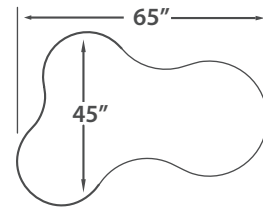

Product #	Description	Height	Width	Depth
PT-ALP-AH4C	Alpha Table - Adj. Height - 4 casters	21-29"	56"	31"
PT-ALP-AH2C	Alpha Table - Adj. Height - 2 casters	21-29"	56"	31"
PT-ALP-AH0C	Alpha Table - Adj. Height - 0 casters	21-29"	56"	31"

BETA TABLE

(2 Beta Tables shown)

* Beta Tables can also be combined with Alpha tables (above) and single sided radius Palette shelving units.

Product #	Description	Height	Width	Depth
PT-BETA-AH4C	Beta Table - Adj. Height - 4 casters	21-29"	31"	26"
PT-BETA-AH2C	Beta Table - Adj. Height - 2 casters	21-29"	31"	26"
PT-BETA-AH0C	Beta Table - Adj. Height - 0 casters	21-29"	31"	26"

COMET TABLE

(2 Comet Tables shown)

* Comet Tables can also be combined with single sided radius Palette shelving units.

Product #	Description	Height	Width	Depth
PT-COM-AH4C	Comet Table - Adj. Height - 4 casters	21-29"	48"	36"
PT-COM-AH2C	Comet Table - Adj. Height - 2 casters	21-29"	48"	36"
PT-COM-AH0C	Comet Table - Adj. Height - 0 casters	21-29"	48"	36"

CLOUD TABLE

(2 Cloud Tables shown)

Product #	Description	Height	Width	Depth
PT-CLD-AH5C	Cloud Table - Adj. Height - 5 casters	21-29"	65"	45"
PT-CLD-AH2C	Cloud Table - Adj. Height - 2 casters	21-29"	65"	45"
PT-CLD-AH0C	Cloud Table - Adj. Height - 0 casters	21-29"	65"	45"