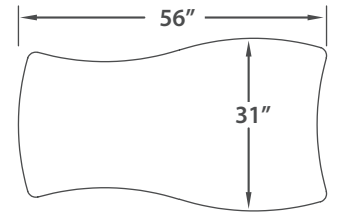

AXIS TABLE

(2 Axis Tables shown)

Product #	Description	Height	Width	Depth
PT-AXIS-AH3C	Axis Table - Adj. Height - 3 casters	21-29"	47"	34"
PT-AXIS-AH2C	Axis Table - Adj. Height - 2 casters	21-29"	47"	34"
PT-AXIS-AH0C	Axis Table - Adj. Height - 0 casters	21-29"	47"	34"

* 36", 42", and 48" square tables are available.

ROUND TABLE

Product #	Description	Height	Width	Depth
PT-42RD-AH4C	Round Table - Adj. Height - 4 casters	21-29"	42"	42"
PT-42RD-AH2C	Round Table - Adj. Height - 2 casters	21-29"	42"	42"
PT-42RD-AH0C	Round Table - Adj. Height - 0 casters	21-29"	42"	42"

* 36", 42", 48", and 60" diameter round tables are available.

RECTANGLE TABLE

Product #	Description	Height	Width	Depth
PT-6036-AH4C	Rect. Table - Adj. Height - 4 casters	21-29"	60"	36"
PT-6036-AH2C	Rect. Table - Adj. Height - 2 casters	21-29"	60"	36"
PT-6036-AH0C	Rect. Table - Adj. Height - 0 casters	21-29"	60"	36"

* 24", 30", 34", and 42" depth tables are available.
* 36", 42", 48", 60", and 72" widths are available.

ALPHA TABLE

(2 Alpha Tables shown)

* Alpha Tables can also be combined with Beta tables (below) and single sided radius Palette shelving units.