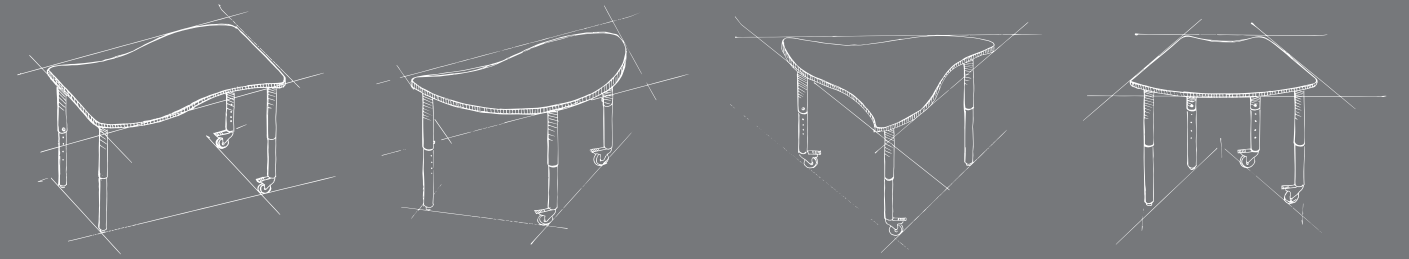

DESIGN INSPIRATION

Not sure what direction to take with your space? Here are some ideas to get you inspired! Our engage tables are incredibly versatile, designed to be used individually or combined with other tables and shelving!

Combine Harmony, Sync, and Stella tables in a variety of different ways. All engage tables are available in a white, gray or colored marker board finish.