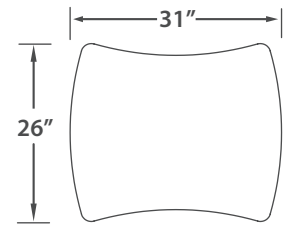

Product #	Description	Height	Width	Depth
PT-BETA-AH4C	Beta Table - Adj. Height - 4 casters	21-29"	31"	26"
PT-BETA-AH2C	Beta Table - Adj. Height - 2 casters	21-29"	31"	26"
PT-BETA-AH0C	Beta Table - Adj. Height - 0 casters	21-29"	31"	26"