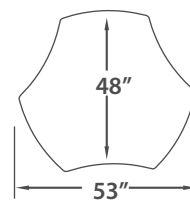

FOCUS TABLE

(2 Focus Tables shown)

* Focus Tables can be combined with single sided radius Palette shelving units, Alpha Tables, and Comet Tables.

Product #	Description	Height	Width	Depth
PT-FOC-AH5C	Focus Table - Adj. Height - 5 casters	21-29"	60"	30"
PT-FOC-AH2C	Focus Table - Adj. Height - 2 casters	21-29"	60"	30"
PT-FOC-AH0C	Focus Table - Adj. Height - 0 casters	21-29"	60"	30"

FLARE TABLE

(2 Flare Tables shown)

Product #	Description	Height	Width	Depth
PT-FLR-AH4C	Flare Table - Adj. Height - 4 casters	21-29"	60"	31"
PT-FLR-AH2C	Flare Table - Adj. Height - 2 casters	21-29"	60"	31"
PT-FLR-AH0C	Flare Table - Adj. Height - 0 casters	21-29"	60"	31"

ELEMENT TABLE

(2 Element Tables shown)

* Element Tables can be used as end caps with certain Wave Table configurations (shown below).

Product #	Description	Height	Width	Depth
PT-ELE-AH3C	Element Table - Adj. Height - 3 casters	21-29"	48"	30"
PT-ELE-AH2C	Element Table - Adj. Height - 2 casters	21-29"	48"	30"
PT-ELE-AH0C	Element Table - Adj. Height - 0 casters	21-29"	48"	30"

CORE TABLE

(2 Core Tables shown)

Product #	Description	Height	Width	Depth
PT-COR-AH6C	Core Table - Adj. Height - 6 casters	21-29"	53"	48"
PT-COR-AH2C	Core Table - Adj. Height - 2 casters	21-29"	53"	48"
PT-COR-AH0C	Core Table - Adj. Height - 0 casters	21-29"	53"	48"