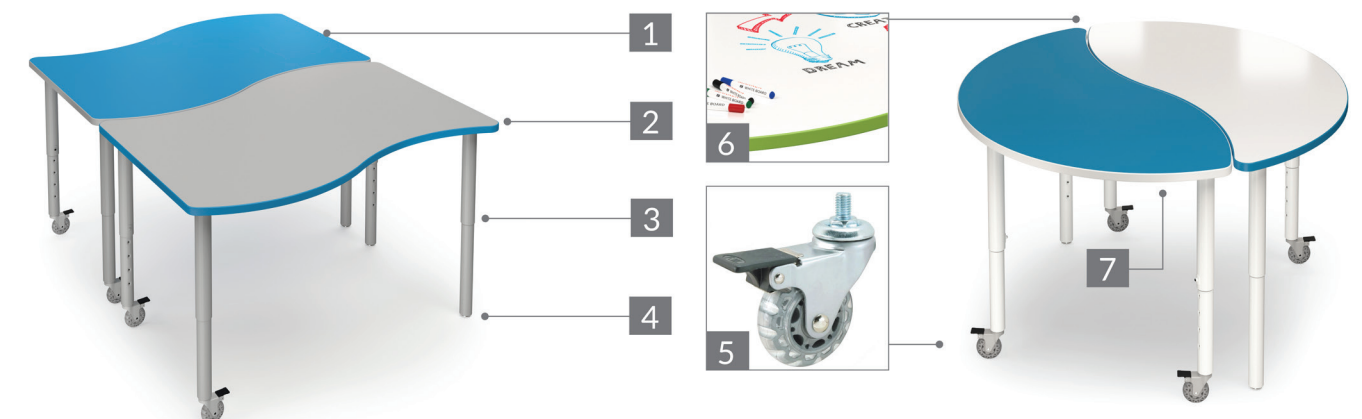

Write
Diversity
Technology
Historical Fiction
Graphic Novels
Books
Fantasy
Reading Media
Library
Poetry
Folk tale
Inclusion
Computers
Research
Illustrator
Websites
Reference
Non-Fiction
Biography
Reader
Realistic Fiction
Literacy
Information
Fable
Innovate
Fiction
Internet
Author
Words
Science-Fiction

Specifications

1. 1 Table top cores are 1" thick particleboard with a horizontal grade high pressure laminate top surface and a balancing backer sheet to finish.
2. 2 All edges are 3mm PVC edge band with machine application (Not hand applied). PVC is eased to a 1/8" radius to remove sharp edges.
3. 3 Metal legs are 2" in diameter with a durable powder coat finish. Table heights are adjustable in 2" increments from 21"H to 29"H.
4. 4 Leg levelers, adjustable by 1-1/4".
5. 5 3" diameter swivel and locking contemporary caster.
6. 6 Dry erase marker board laminate tops are an optional add-on for the engage tables.
7. 7 All legs are attached to the bottom side of the work surface with bolts that pass through the leg plate and into threaded metal inserts in the work surface core (No screw attachment). This allows for a very strong metal to metal hardware connection.

ENGAGE TABLES

Palette™ tables are designed to allow students and instructors to collaborate in an interactive learning environment. These fun and creative table top shapes can be arranged in a variety of different ways. Whether it's for your classroom, media center, or learning commons area, Palette™ series tables by Russwood are sure to inspire creativity and student engagement.