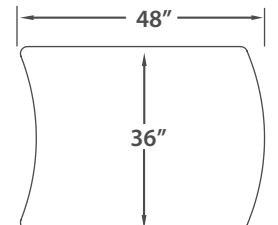

Product #	Description	Height	Width	Depth
PT-ALP-AH4C	Alpha Table - Adj. Height - 4 casters	21-29"	56"	31"
PT-ALP-AH2C	Alpha Table - Adj. Height - 2 casters	21-29"	56"	31"
PT-ALP-AH0C	Alpha Table - Adj. Height - 0 casters	21-29"	56"	31"

BETA TABLE

(2 Beta Tables shown)

* Beta Tables can also be combined with Alpha tables (above) and single sided radius Palette shelving units.

Product #	Description	Height	Width	Depth
PT-BETA-AH4C	Beta Table - Adj. Height - 4 casters	21-29"	31"	26"
PT-BETA-AH2C	Beta Table - Adj. Height - 2 casters	21-29"	31"	26"
PT-BETA-AH0C	Beta Table - Adj. Height - 0 casters	21-29"	31"	26"

COMET TABLE

(2 Comet Tables shown)

* Comet Tables can also be combined with single sided radius Palette shelving units.

Product #	Description	Height	Width	Depth
PT-COM-AH4C	Comet Table - Adj. Height - 4 casters	21-29"	48"	36"
PT-COM-AH2C	Comet Table - Adj. Height - 2 casters	21-29"	48"	36"
PT-COM-AH0C	Comet Table - Adj. Height - 0 casters	21-29"	48"	36"

CLOUD TABLE

(2 Cloud Tables shown)

Product #	Description	Height	Width	Depth
PT-CLD-AH5C	Cloud Table - Adj. Height - 5 casters	21-29"	65"	45"
PT-CLD-AH2C	Cloud Table - Adj. Height - 2 casters	21-29"	65"	45"
PT-CLD-AH0C	Cloud Table - Adj. Height - 0 casters	21-29"	65"	45"