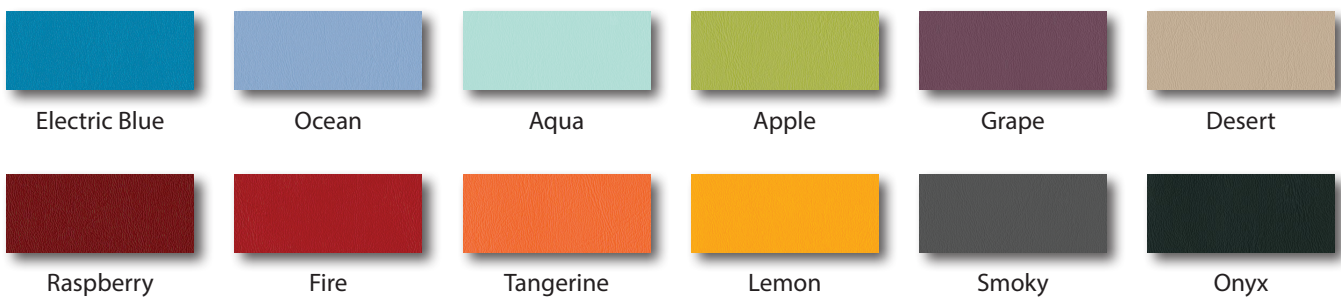

Laminates

PVC Edge band Colors

* Listed edge band colors are a close match to the laminates above

Fabric Colors (grade 1)

Vinyl Colors (grade 1)

Metal Leg Colors

Don't see the color you're looking for? Not a problem! Choose any standard laminate color from any U.S. manufacturer. With Russwood's Palette line there is no limit to your creativity - you can get the look you want. Upcharges may apply for non standard color options. Higher grade fabrics are also available for an upcharge.