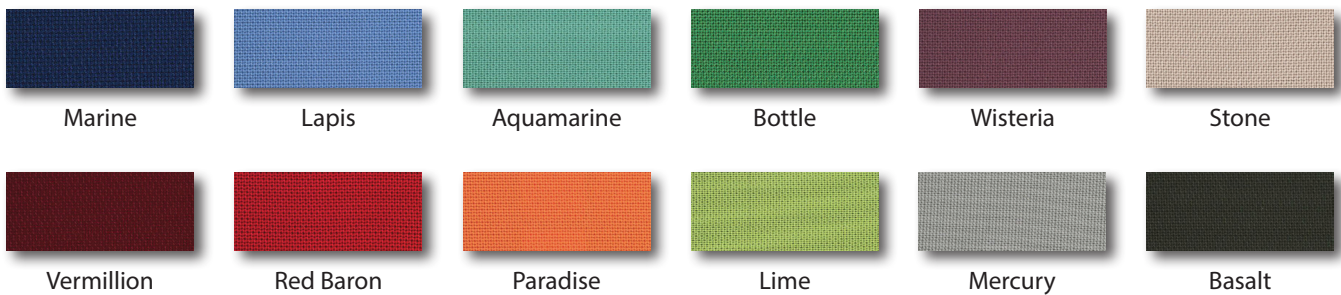

Laminates

PVC Edge band Colors

* Listed edge band colors are a close match to the laminates above

Fabric Colors (grade 1)

Vinyl Colors (grade 1)

Metal Leg Colors

Don't see the color you're looking for? Not a problem! Choose any standard laminate color from any U.S. manufacturer. With Russwood's Palette line there is no limit to your creativity - you can get the look you want. Upcharges may apply for non standard color options. Higher grade fabrics are also available for an upcharge.