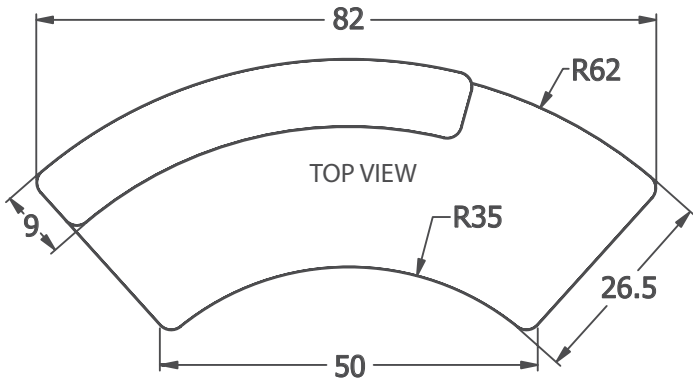

Convenient and flexible workspace.

The Rover Desk

 **Russwood®**

Specifications

- 1 Desk work surface cores are 1" T particleboard with a .05" thick, horizontal grade high pressure laminate top surface and a balancing backer sheet to finish.
- 2 All edges are 3mm PVC edge band with machine application (Not hand applied). PVC is eased to a 1/8" radius to remove sharp edges.
- 3 16 gauge welded steel frames with durable powder coat finish.
- 4 1/4" thick Decorative acrylic panels are available for desk fronts and patron ledges.
- 5 Front and side panels are constructed of 1" thick veneer cores with a .05" thick, horizontal grade, high pressure laminate finish.
- 6 3" diameter swivel and locking contemporary casters.

RO-BR-29

Book Return: heavy duty drawer glides and a 3" thick catch cushion.

* Desk units shown below have work surfaces at 29"H. Desks are also available with work surfaces at 36"H and 39"H.

Rover Desk

Product #	Description	Overall Height	Width	Depth
RO-2982	Rover Desk (no patron ledge)	29"	82"	26.5"
RO-2982-P	Rover Desk w/ patron ledge	36"	82"	26.5"
RO-2982-PA	Rover Desk w/ patron ledge and acrylic privacy panel	36"	82"	26.5"
RO-2982-PAF	Rover Desk w/ patron ledge, acrylic privacy & front panel	36"	82"	26.5"
RO-CB-29	Rover Mobile Cupboard	29"	36"	26.5"
RO-A-23	Rover Mobile Drawer	25"	17"	19"
RO-BR-29	Rover Mobile Book Return	29"	36"	26.5"